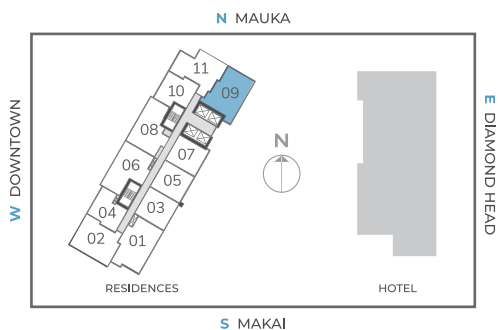

Residence 09

2 Bedroom | 2 Bathroom | Lanai

Unit: 848 Sq. Ft.

Lanai: 84 Sq. Ft.

Total: 932 Sq. Ft.

All views, square footages, layouts and dimensions are approximate and subject to change at any time.

T 808-369-1149
A 1388 Kapiolani Blvd
Honolulu, HI 96814
E info@skyalamoana.com
W skyalamoana.com