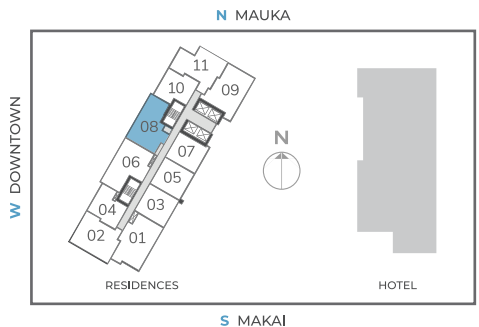

# Residence 08

2 Bedroom | 2 Bathroom | Lanai

Unit: 813 Sq. Ft.

Lanai: 96 Sq. Ft.

Total: 909 Sq. Ft.

All views, square footages, layouts and dimensions are approximate and subject to change at any time.

T 808-517-4373