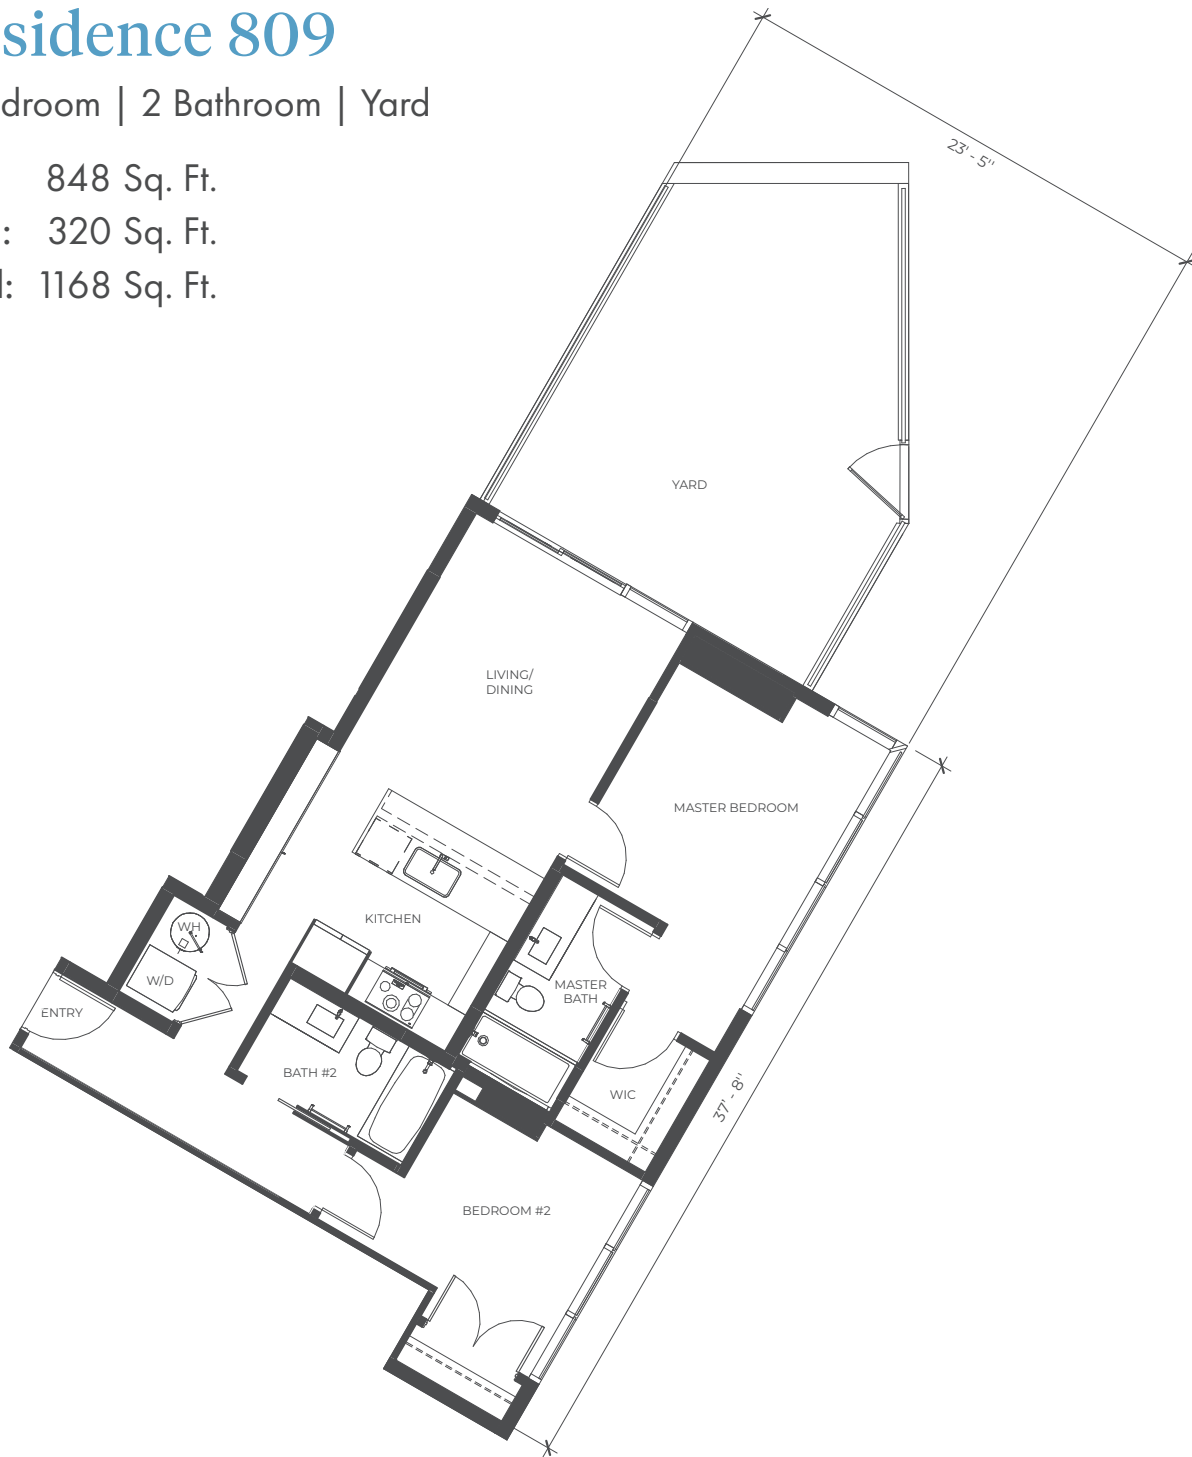

# Residence 809

2 Bedroom | 2 Bathroom | Yard

Unit: 848 Sq. Ft.

Yard: 320 Sq. Ft.

Total: 1168 Sq. Ft.

All views, square footages, layouts and dimensions are approximate and subject to change at any time.

T 808-369-1149  
A 1388 Kapiolani Blvd  
Honolulu, HI 96814  
E info@skyalamoana.com  
W skyalamoana.com