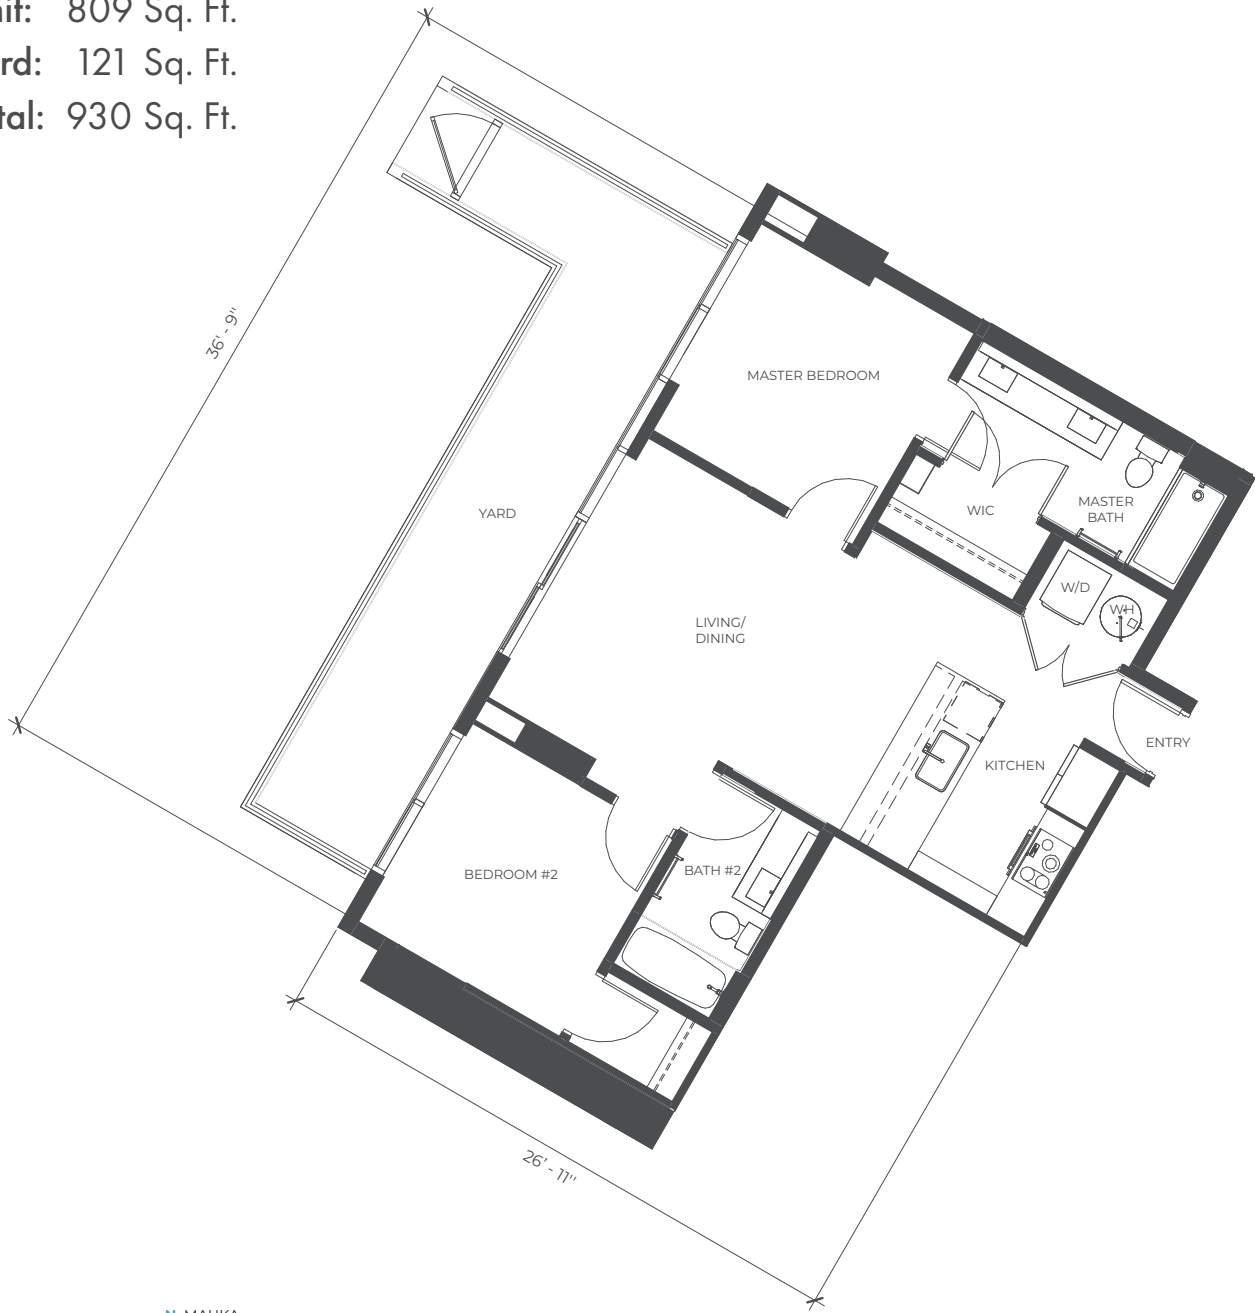

Residence 806

2 Bedroom | 2 Bathroom | Yard

Unit: 809 Sq. Ft.

Yard: 121 Sq. Ft.

Total: 930 Sq. Ft.

All views, square footages, layouts and dimensions are approximate and subject to change at any time.

T 808-369-1149
A 1388 Kapiolani Blvd
Honolulu, HI 96814
E info@skyalamoana.com
W skyalamoana.com