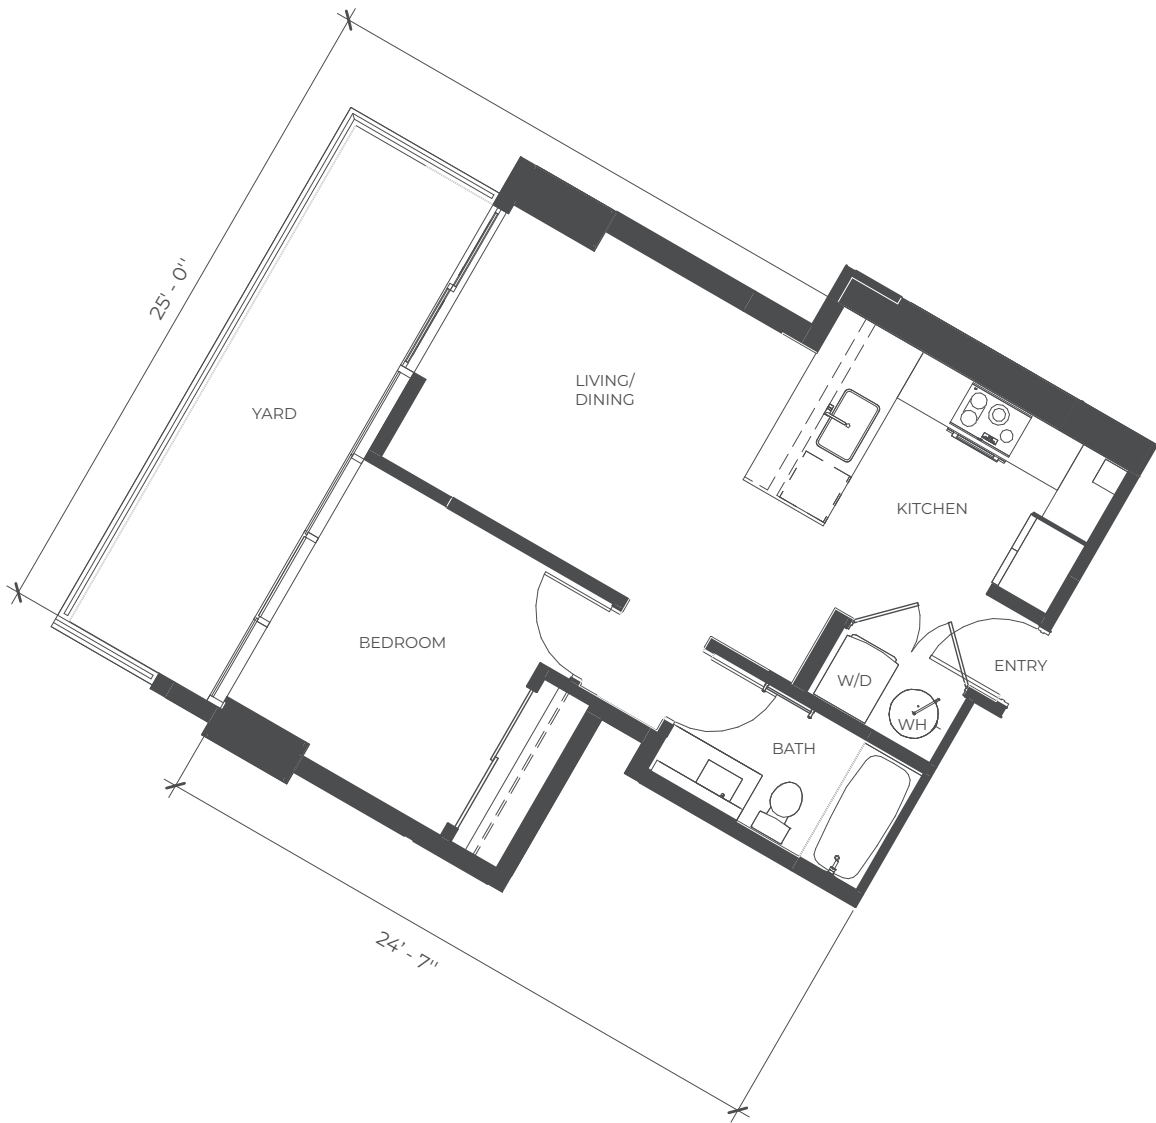

Residence 810

1 Bedroom | 1 Bathroom | Yard

Unit: 519 Sq. Ft.

Yard: 130 Sq. Ft.

Total: 649 Sq. Ft.

All views, square footages, layouts and dimensions are approximate and subject to change at any time.

T 808-369-1149
A 1388 Kapiolani Blvd
Honolulu, HI 96814
E info@skyalamoana.com
W skyalamoana.com