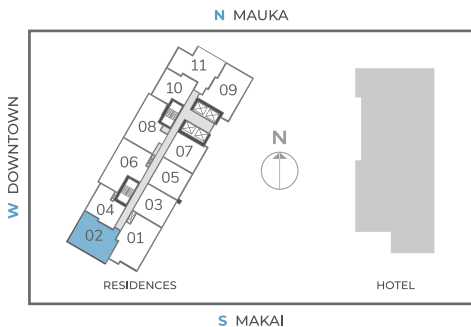

# Residence 02

2 Bedroom | 2 Bathroom | Lanai

Unit: 822 Sq. Ft.

Lanai: 91 Sq. Ft.

Total: 913 Sq. Ft.

T 808-369-1149  
A 1388 Kapiolani Blvd  
Honolulu, HI 96814  
E info@skyalamoana.com  
W skyalamoana.com

All views, square footages, layouts and dimensions are approximate and subject to change at any time.